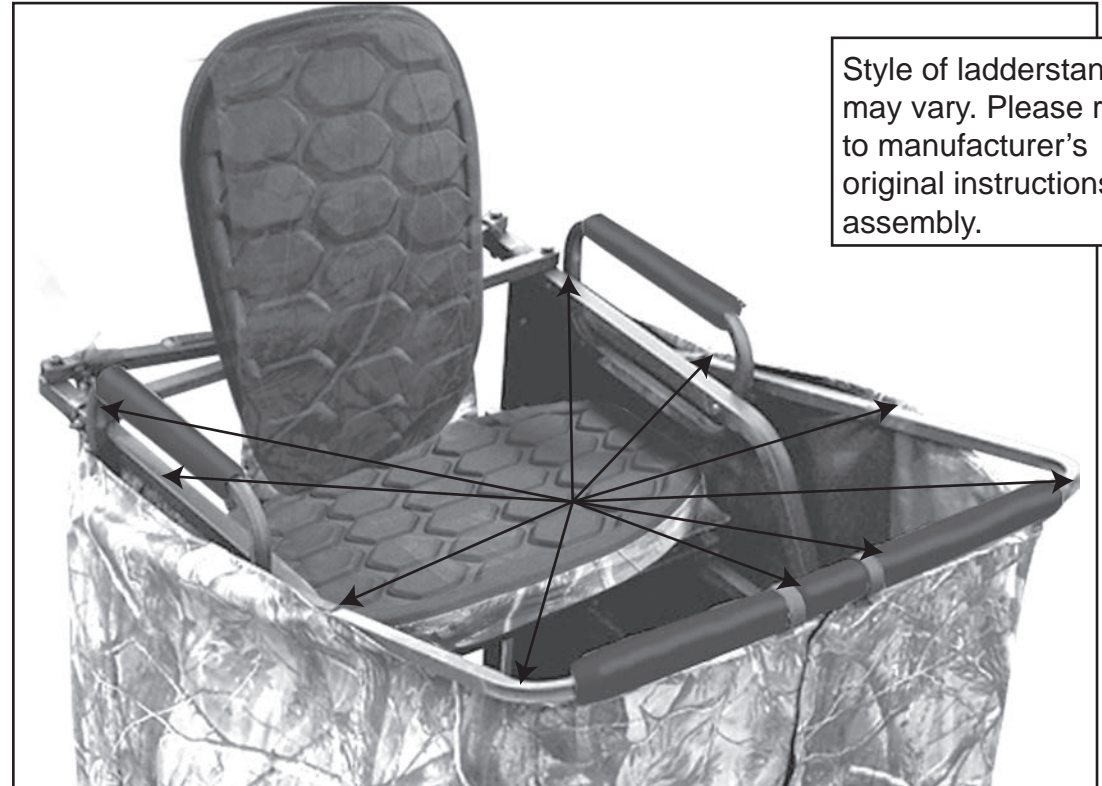

# UNIVERSAL BLIND KIT

Instruction and Safety Manual

**MODEL: HEH00516**

- **ALWAYS** Wear a Safety Harness with this Product
- **Install at Ground Level**
- **NEVER** Leave Skirt on Stand When Not In Use

Style of ladderstand may vary. Please refer to manufacturer's original instructions for assembly.

1. With the help of two other people, lower the stand to the ground.
2. Tie the upper part of the Skirt around the Side Rails and Shooting Rail to the points as shown.
3. Tie the lower part of the Skirt to the Foot Platform directly below the upper ties.
4. The self sticking fabric strip must run from the center of the shooting rail to the center of the foot platform.
5. Raise the stand following the manufacturer's instructions.

## **WARNING**

**NEVER** leave skirt on ladderstand when not in use.  
**ALWAYS** wear a Full Body Safety Harness when using your treestand or installing any accessories.

**FIELD & STREAM™**  
1871

©2012 (rev. 04/12)